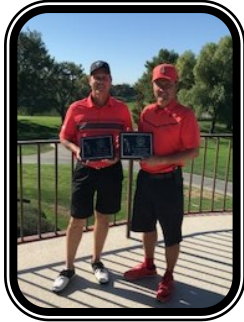

2017 Member-Member Tournament

October 27th & 28th, marked the last large scale Member event of the year with 94 players.

As usual, this event was chalk full of fun and side games including a Horserace for Men and Women. Low Gross Men's honors went to the terrific pairing of Tom Harmon & Stephan Gordon while Dana Wardstrom & Annette Krey took Low Gross in the Women's Flight. Low Net honors went to the great team of Cory Mendonsa & Curt Renshaw for the Men and Christina Browning & Susan Graham for the Women. Thank you for all who participated and made this such a great event.

Low Gross

Low Net

2017 Member-Member Tournament

October 27th & 28th, marked the last large scale Member event of the year with 94 players.

As usual, this event was chalk full of fun and side games including a Horserace for Men and Women. Low Gross Men's honors went to the terrific pairing of Tom Harmon & Stephan Gordon while Dana Wardstrom & Annette Krey took Low Gross in the Women's Flight. Low Net honors went to the great team of Cory Mendonsa & Curt Renshaw for the Men and Christina Browning & Susan Graham for the Women. Thank you for all who participated and made this such a great event.